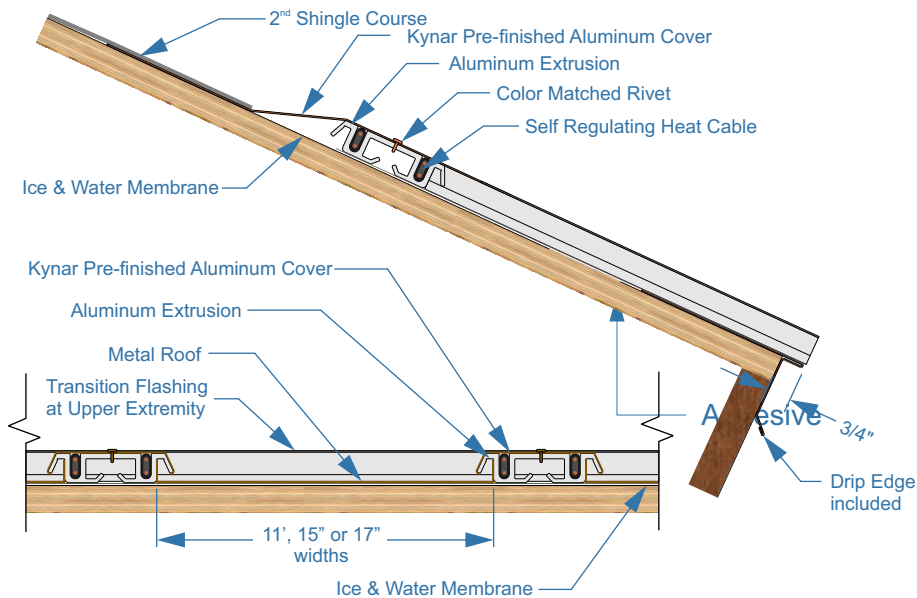

## Eave Panel - Exposed Overhang EP-EO

### Overview

The IceBlaster Over Hang Panel (EP-EO) is specifically designed to prevent ice dam and icicle build on extended overhangs. The highly efficient system is comprised of an aluminum extrusion base panel which houses two runs of industrial grade self regulating heat cable. Uses for the EP-EO are roof edges, dormer edges, extended overhangs with exposed rafters, and other areas where roof slopes present ice dam and icicle problems. Installation is simple. Base extrusion integrates with metal roof panels and transition. Route two runs of industrial grade self regulating heat cable. Pre-finished aluminum cover panel covers batten and transition extrusion and is riveted to base panel for maximum heat transfer. Route any heat cable in gutter and downspout(s).

### NOTE:

Some roof assembly features omitted for clarity. IceBlaster products are fully compatible with most roof styles and systems. IceBlaster EP-EO Panel can be installed on a roof overhang without a gutter.

### Example Heat Cable routing

Heat is transferred to the surrounding aluminum roof panels through the heated battens effectively clearing the entire area. Any melt water flowing from above is not allowed to re-freeze and form ice dams.