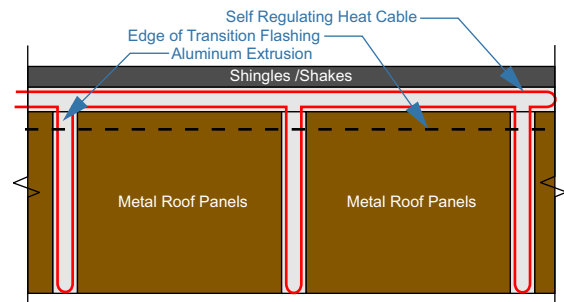

### Overview

The IceBlaster Over Hang Panel (EP-EO) is specifically designed to prevent ice dam and icicle build on extended overhangs. The highly efficient system is comprised of an aluminum extrusion base panel which houses two runs of industrial grade self regulating heat cable. Uses for the EP-EO are roof edges, dormer edges, extended overhangs with exposed rafters, and other areas where roof slopes present ice dam and icicle problems. Installation is simple. Base extrusion integrates with metal roof panels and transition. Route two runs of industrial grade self regulating heat cable. Pre-finished aluminum cover panel covers batten and transition extrusion and is riveted to base panel for maximum heat transfer. Route any heat cable in gutter and downspout(s).

### NOTE:

Some roof assembly features omitted for clarity. IceBlaster products are fully compatible with most roof styles and systems. IceBlaster EP-EO Panel can be installed on a roof overhang without a gutter.

### Example Heat Cable routing

Heat is transferred to the surrounding aluminum roof panels through the heated battens effectively clearing the entire area. Any melt water flowing from above is not allowed to re-freeze and form ice dams.